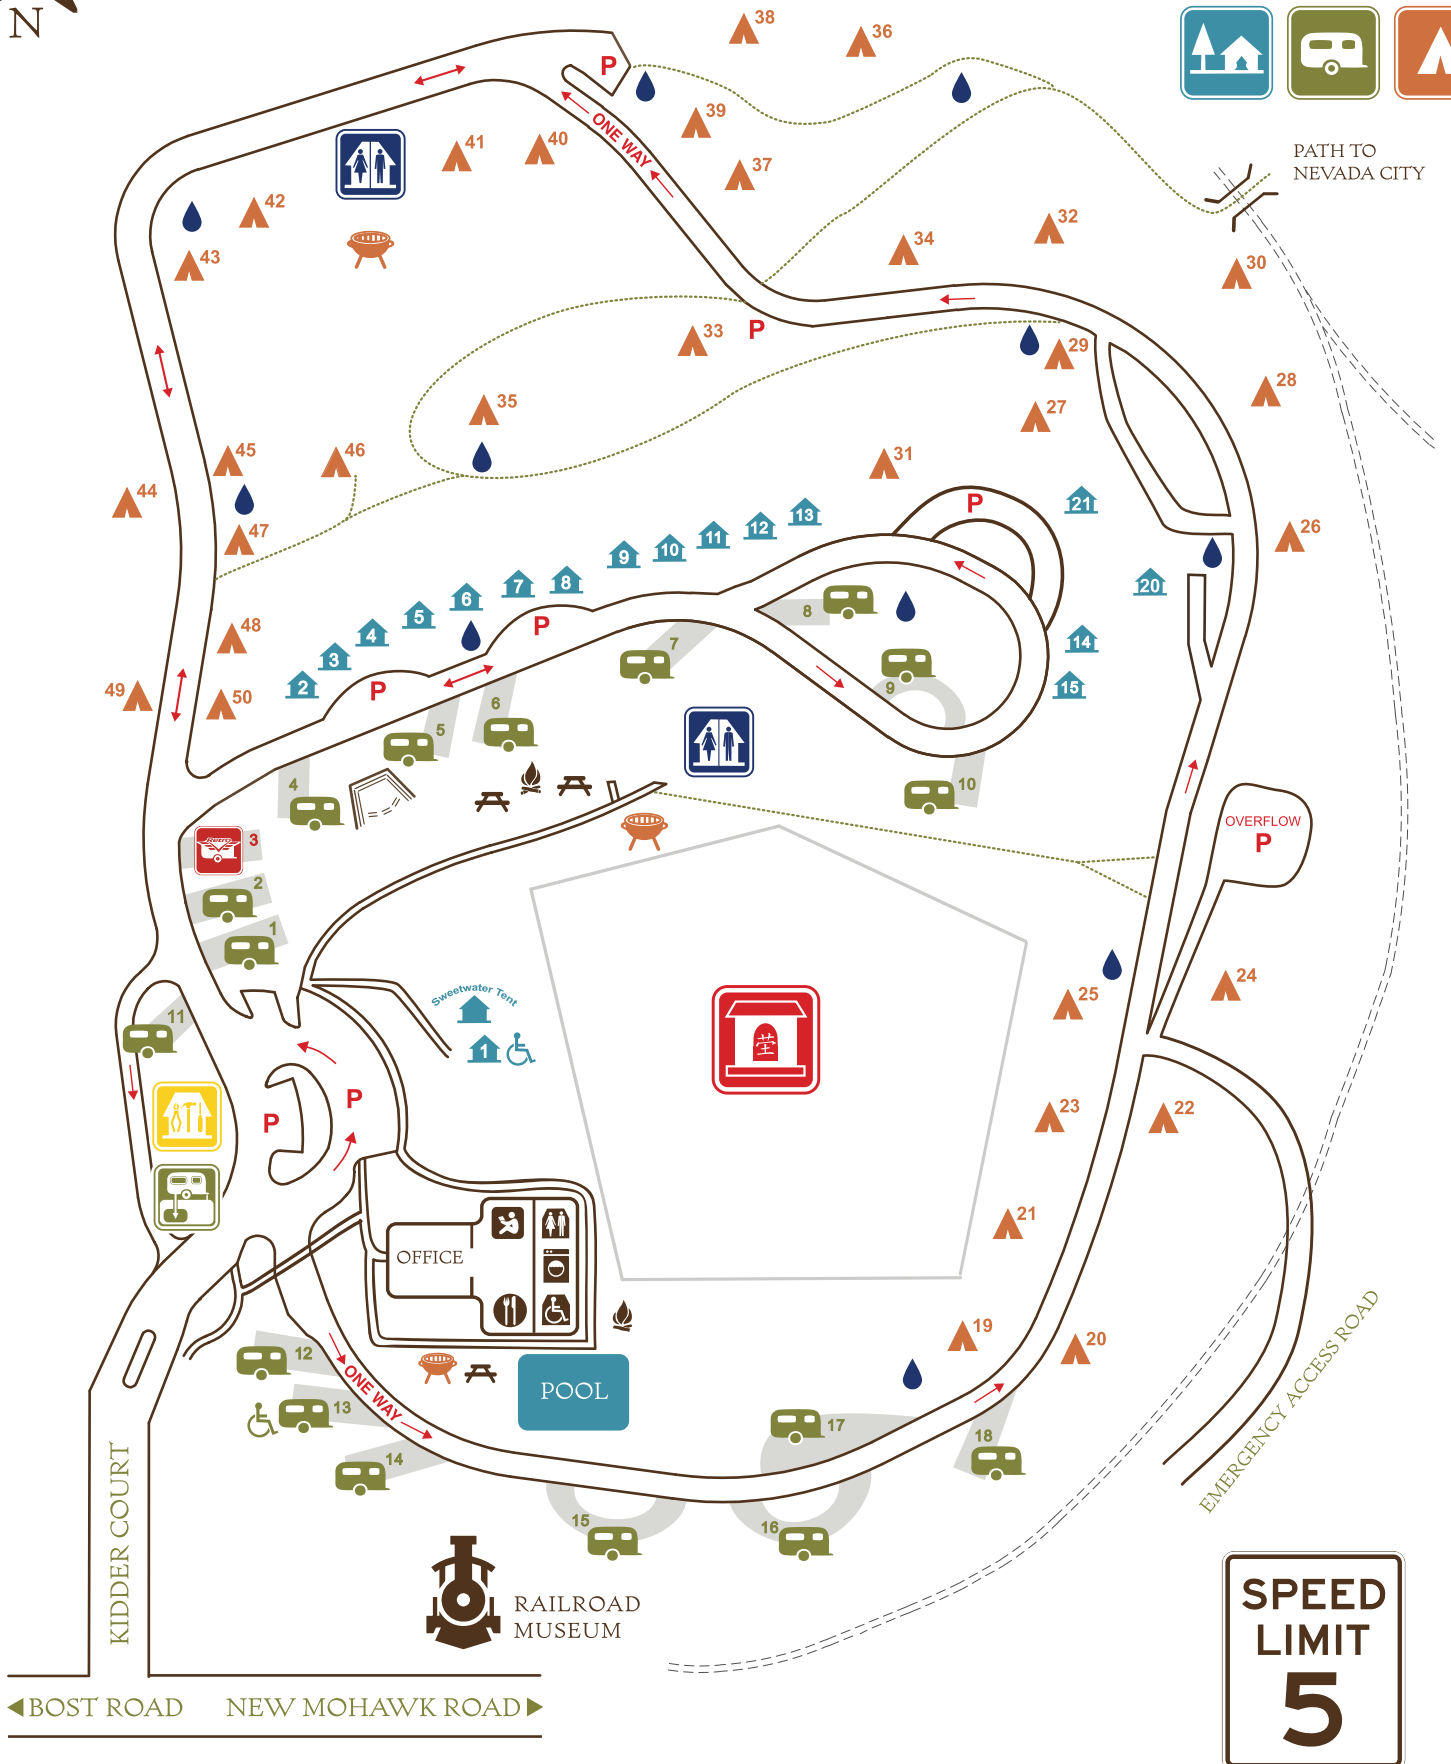

# INN TOWN CAMPGROUND

PATH TO NEVADA CITY

- |                |                 |                  |      |
|----------------|-----------------|------------------|------|
| TENT SITES     | BATHROOMS       | GATHERING AREA   | BBQs |
| GLAMPING SITES | DRINKING WATER  | THE COMMONS      |      |
| RV SITES       | FOOT PATH       | RV DUMP STATION  |      |
| AMPHITHEATER   | ACCESSIBLE PATH | MAINTENANCE      |      |
| PARKING        | RAIL BUS TRACKS | CHINESE CEMETERY |      |

InnTown Campground • 9 Kidder Court • Nevada City • California 95959 • 530.265.9900

INN TOWN CAMPGROUND.COM